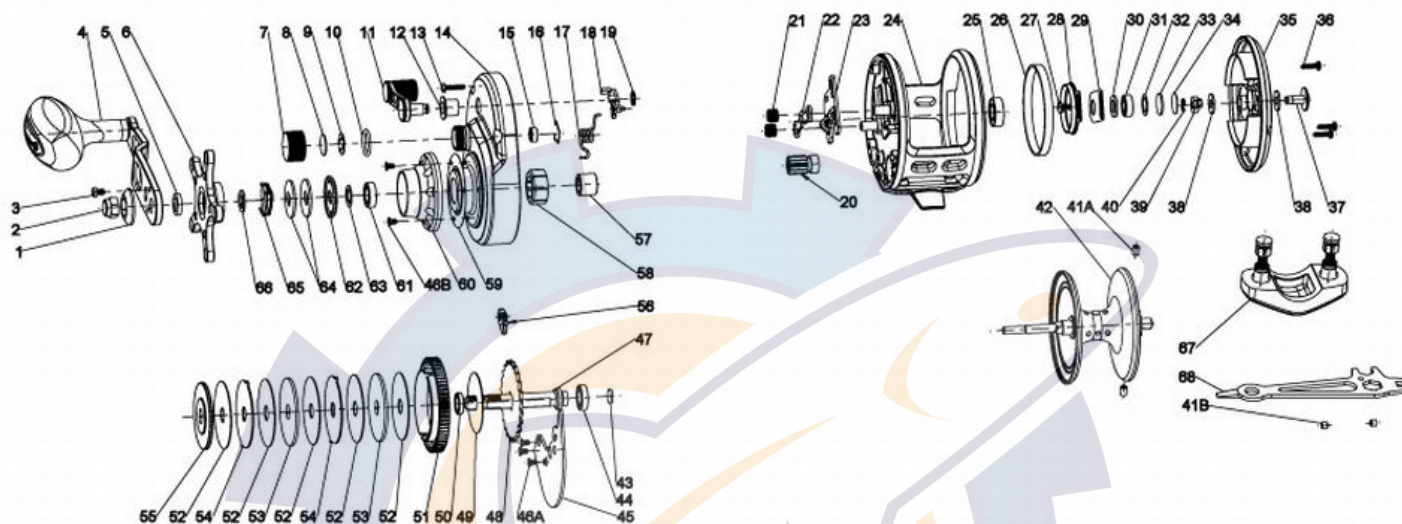

QUANTUM

CABO™ Star-drag

CNW30LPTsB

Quantum Cabo CNW30LPTsB Star Drag Part List

Key #	Description	Part No.	Key #	Description	Part No.
1	HANDLE NUT PLATE	RF034-01	36	COVER SCREW	RF057-02
2	HANDLE NUT	RF003-01	37	SPOOL CLICK BUTTON	RF109-01
3	HANDLE NUT SCREW	RF065-01	38	CLICK BUTTON WASHER	RF081-01
4	CRANK HANDLE ASSY	AA318-01	39	SPOOL CLICK PAWL	RF108-01
5	SPACER	RF094-01	40	RETAINER RING - SPOOL CLICK	RF020-01
6	DRAG STAR ASSY	AA355-01	41A	BRAKE SLEEVE	RF044-01
7	SPOOL TENSION CAP	RF033-01	41B	BRAKE SLEEVE	RF044-02
8	SPACER "A"	RF032-01	42	SPOOL ASSY	CA321-01
9	SPACER "B"	RF082-01	43	DRIVE SHAFT PAD (FELT)	RF155-01
10	O RING	RF101-01	44	BALL BEARING	SF117-01
11	CLUTCH LEVER ASSY	AA309-01	45	DRIVE SHAFT RETAINER	RF002-01
12	CLUTCH LEVER COLLAR	RF160-01	46A	SCREW	RF107-01
13	COVER SCREW	RF057-01	46B	SCREW	RF107-01
14	RIGHT SIDE COVER ASSY	RF324-15	47	DRIVE SHAFT	RF008-01
15	BALL BEARING	GH202-01	48	A/R/ RATCHET	RF091-01
16	RETAINER	RF080-01	49	DRAG WASHER "B"	RF111-01
17	CLUTCH SPRING	RF104-01	50	BALL BEARING	TF117-01
18	CLUTCH CAM ASSY	RF384-01	51	DRIVE GEAR	RF012-03
19	RETAINER RING - CLUTCH LE	RF092-01	52	DRAG WASHER "A" (FRICTION)	RF059-02
20	PINION	RF011-03	53	KEYED DRAG WASHER	RF045-01
21	YOKE SPRING	RF040-01	54	TABBED DRAG WASHER	RF048-01
22	YOKE	RF025-01	55	SPRING WASHER	RF046-03
23	YOKE PLATE	RF039-01	56	A/R PAWL ASSY	RF363-01
24	FRAME ASSEMBLY	N/A	57	CLUTCH SLEEVE	RF159-01
25	BALL BEARING	RF058-02	58	CLUTCH	RF131-01
26	CENTRIFUGAL BRAKE RING	RF042-01	59	COSMETIC WASHER	AA035-01
27	SPOOL CLICK SPRING SCREW	RF053-01	60	HOOD	AA027-01
28	SPOOL CLICK SPRING	RF022-01	61	BALL BEARING	RF058-01
29	BEARING RETAINER	RF129-01	62	SEAL	AA166-01
30	BEARING WASHER "D" (FELT)	RF122-01	63	BEARING WASHER	RF121-01
31	BALL BEARING	RF017-01	64	SPRING WASHER	RF046-02
32	BEARING WASHER "C"	RF035-02	65	CLICK SPRING ASSEMBLY	RF314-01
33	BEARING WASHER "B"	RF038-01	66	BEARING WASHER	RF121-02
34	BEARING WASHER "A"	RF035-01	67	KIT - ROD CLAMP	RF4154-01
35	LEFT SIDE COVER ASSEMBLY	AA323-01	68	WRENCH	RF113-01